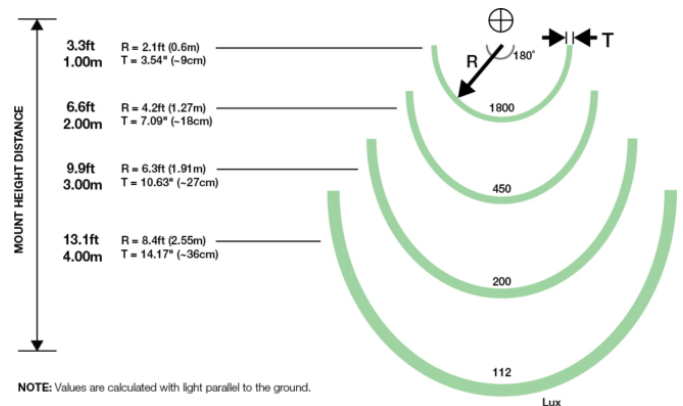

Description	12-72V ARC Warning Light Green
Height	137.10 mm / 5.4 in
Width	104.30 mm / 4.11 in
Depth	73.90 mm / 2.91 in
Shape	Round
Outer Lens Material	Polycarbonate
Outer Lens Color	Clear
Housing Material	Die-Cast Aluminum
Housing Color	Black
Bezel Color	Black
Mounting Hardware Description	M10-30mm M10 Stainless Steel
Mounting Type	Pedestal
Minimum Operating Temperature	-40 °C / -40 °F
Maximum Operating Temperature	65 °C / 149 °F
Connector or Wiring	19.5" Bare Leads (tinned)
Product Weight	1.50 lbs / 0.68 kgs
Shipping Weight	1.50 lbs / 0.68 kgs

REGULATORY STANDARDS COMPLIANCE

CISPR 22
IEC IP67

ECE Reg 10
Tested to ECE Reg. 10
(Radiated Emissions only)

Model 777 - LED ARC Warning Green Light

PHOTOMETRIC SPECIFICATIONS

Beam Pattern(s) Warning - Keep Out Zone