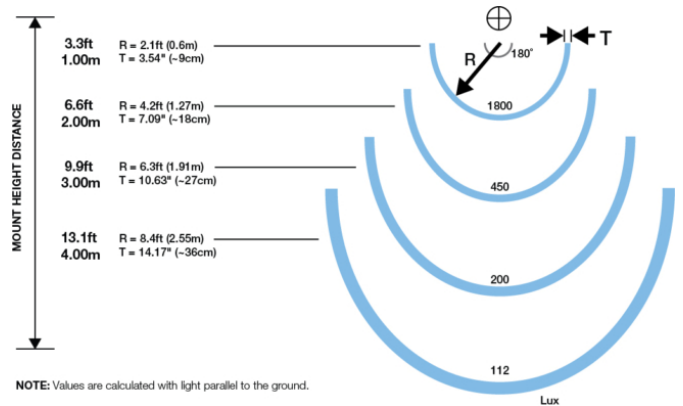

Model 777 - LED ARC Warning RED Light

PRODUCT INFORMATION

Description	12-72V ARC Warning Light Red
Height	137.10 mm / 5.4 in
Width	104.30 mm / 4.11 in
Depth	73.90 mm / 2.91 in
Shape	Round
Outer Lens Material	Polycarbonate
Outer Lens Color	Clear
Housing Material	Die-Cast Aluminum
Housing Color	Black
Bezel Color	Black
Mounting Hardware Description	M10-30mm M10 Stainless Steel
Mounting Type	Pedestal
Minimum Operating Temperature	-40 °C / -40 °F
Maximum Operating Temperature	65 °C / 149 °F
Connector or Wiring	19.5" Bare Leads (tinned)
Product Weight	1.50 lbs / 0.68 kgs
Shipping Weight	1.50 lbs / 0.68 kgs

Model 777 - LED ARC Warning Blue Light

PRODUCT INFORMATION

Description	12-72V ARC Warning Light Blue
Height	137.10 mm / 5.4 in
Width	104.30 mm / 4.11 in
Depth	73.90 mm / 2.91 in
Shape	Round
Outer Lens Material	Polycarbonate
Outer Lens Color	Clear
Housing Material	Die-Cast Aluminum
Housing Color	Black
Bezel Color	Black
Mounting Hardware Description	M10-30mm M10 Stainless Steel
Mounting Type	Pedestal
Minimum Operating Temperature	-40 °C / -40 °F
Maximum Operating Temperature	65 °C / 149 °F
Connector or Wiring	19.5" Bare Leads (tinned)
Product Weight	1.50 lbs / 0.68 kgs
Shipping Weight	1.50 lbs / 0.68 kgs

REGULATORY STANDARDS COMPLIANCE

CISPR 22
IEC IP67

ECE Reg 10
Tested to ECE Reg. 10
(Radiated Emissions only)

Model 777 - LED ARC Warning Blue Light

PHOTOMETRIC SPECIFICATIONS

Beam Pattern(s) Warning - Keep Out Zone

Description	12-72V ARC Warning Light Green
Height	137.10 mm / 5.4 in
Width	104.30 mm / 4.11 in
Depth	73.90 mm / 2.91 in
Shape	Round
Outer Lens Material	Polycarbonate
Outer Lens Color	Clear
Housing Material	Die-Cast Aluminum
Housing Color	Black
Bezel Color	Black
Mounting Hardware Description	M10-30mm M10 Stainless Steel
Mounting Type	Pedestal
Minimum Operating Temperature	-40 °C / -40 °F
Maximum Operating Temperature	65 °C / 149 °F
Connector or Wiring	19.5" Bare Leads (tinned)
Product Weight	1.50 lbs / 0.68 kgs
Shipping Weight	1.50 lbs / 0.68 kgs