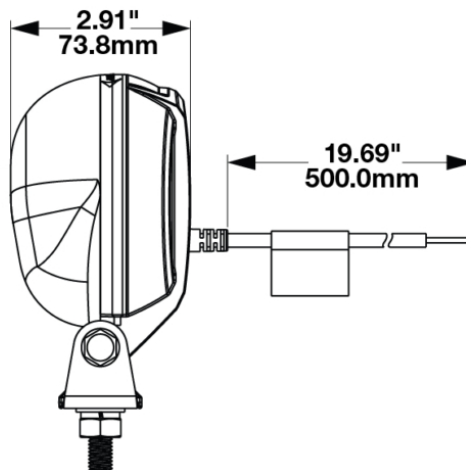

PRODUCT DIMENSIONS