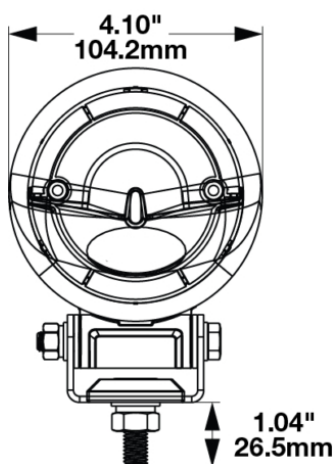

PRODUCT DIMENSIONS