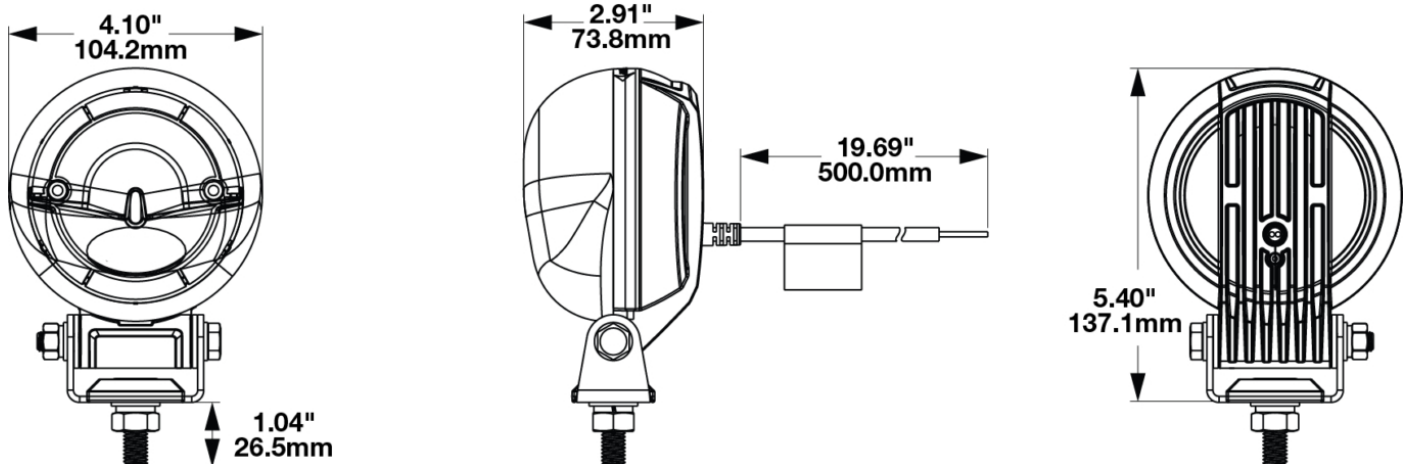

PRODUCT DIMENSIONS