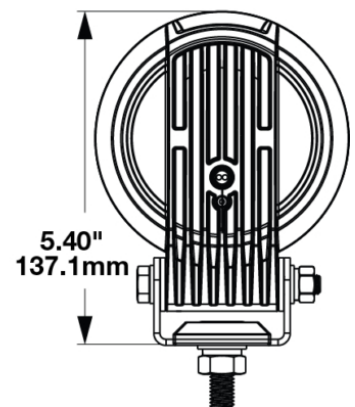

PRODUCT DIMENSIONS