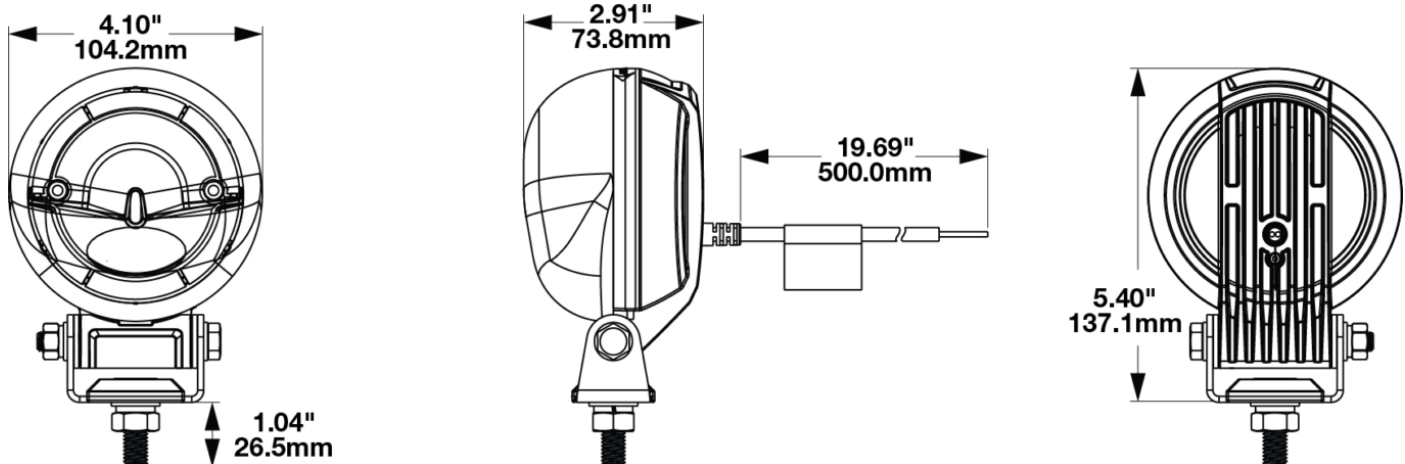

Model 777 - LED ARC Warning RED Light

PRODUCT INFORMATION

Description	12-72V ARC Warning Light Red
Height	137.10 mm / 5.4 in
Width	104.30 mm / 4.11 in
Depth	73.90 mm / 2.91 in
Shape	Round
Outer Lens Material	Polycarbonate
Outer Lens Color	Clear
Housing Material	Die-Cast Aluminum
Housing Color	Black
Bezel Color	Black
Mounting Hardware Description	M10-30mm M10 Stainless Steel
Mounting Type	Pedestal
Minimum Operating Temperature	-40 °C / -40 °F
Maximum Operating Temperature	65 °C / 149 °F
Connector or Wiring	19.5" Bare Leads (tinned)
Product Weight	1.50 lbs / 0.68 kgs
Shipping Weight	1.50 lbs / 0.68 kgs

PRODUCT DIMENSIONS

Model 777 - LED ARC Warning RED Light

ELECTRICAL SPECIFICATIONS

Input Voltage	12-72V DC
Operating Voltage	10-80V DC
Transient Spike Protection	330V Peak @ 1 HZ-100 Pul
Black Wire	Ground
Red Wire	Power
Current Draw	1.20A @ 12V DC 0.60A @ 24V DC 0.40A @ 36V DC 0.30A @ 48V DC 0.24A @ 60V DC 0.20A @ 72V DC

Model 777 - LED ARC Warning Blue Light

PRODUCT INFORMATION

Description	12-72V ARC Warning Light Blue
Height	137.10 mm / 5.4 in
Width	104.30 mm / 4.11 in
Depth	73.90 mm / 2.91 in
Shape	Round
Outer Lens Material	Polycarbonate
Outer Lens Color	Clear
Housing Material	Die-Cast Aluminum
Housing Color	Black
Bezel Color	Black
Mounting Hardware Description	M10-30mm M10 Stainless Steel
Mounting Type	Pedestal
Minimum Operating Temperature	-40 °C / -40 °F
Maximum Operating Temperature	65 °C / 149 °F
Connector or Wiring	19.5" Bare Leads (tinned)
Product Weight	1.50 lbs / 0.68 kgs
Shipping Weight	1.50 lbs / 0.68 kgs