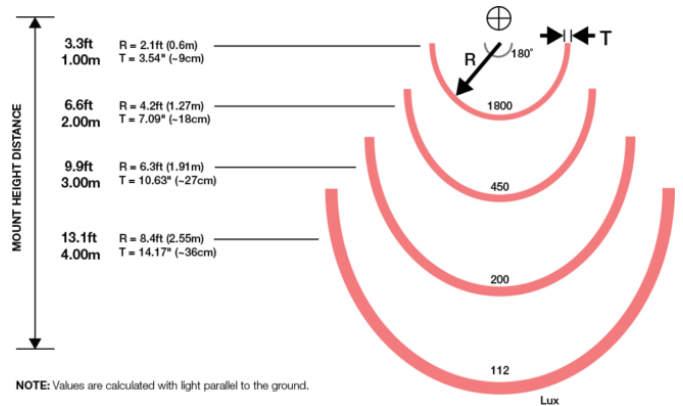

Model 777 - LED ARC Warning RED Light

PRODUCT INFORMATION

Description	12-72V ARC Warning Light Red
Height	137.10 mm / 5.4 in
Width	104.30 mm / 4.11 in
Depth	73.90 mm / 2.91 in
Shape	Round
Outer Lens Material	Polycarbonate
Outer Lens Color	Clear
Housing Material	Die-Cast Aluminum
Housing Color	Black
Bezel Color	Black
Mounting Hardware Description	M10-30mm M10 Stainless Steel
Mounting Type	Pedestal
Minimum Operating Temperature	-40 °C / -40 °F
Maximum Operating Temperature	65 °C / 149 °F
Connector or Wiring	19.5" Bare Leads (tinned)
Product Weight	1.50 lbs / 0.68 kgs
Shipping Weight	1.50 lbs / 0.68 kgs

PRODUCT DIMENSIONS

Model 777 - LED ARC Warning RED Light

ELECTRICAL SPECIFICATIONS

Input Voltage	12-72V DC
Operating Voltage	10-80V DC
Transient Spike Protection	330V Peak @ 1 HZ-100 Pul
Black Wire	Ground
Red Wire	Power
Current Draw	1.20A @ 12V DC 0.60A @ 24V DC 0.40A @ 36V DC 0.30A @ 48V DC 0.24A @ 60V DC 0.20A @ 72V DC

REGULATORY STANDARDS COMPLIANCE

CISPR 22
IEC IP67

ECE Reg 10
Tested to ECE Reg. 10
(Radiated Emissions only)

Model 777 - LED ARC Warning RED Light

PHOTOMETRIC SPECIFICATIONS

Beam Pattern(s) Warning - Keep Out Zone

Model 777 - LED ARC Warning Blue Light

PRODUCT INFORMATION

Description	12-72V ARC Warning Light Blue
Height	137.10 mm / 5.4 in
Width	104.30 mm / 4.11 in
Depth	73.90 mm / 2.91 in
Shape	Round
Outer Lens Material	Polycarbonate
Outer Lens Color	Clear
Housing Material	Die-Cast Aluminum
Housing Color	Black
Bezel Color	Black
Mounting Hardware Description	M10-30mm M10 Stainless Steel
Mounting Type	Pedestal
Minimum Operating Temperature	-40 °C / -40 °F
Maximum Operating Temperature	65 °C / 149 °F
Connector or Wiring	19.5" Bare Leads (tinned)
Product Weight	1.50 lbs / 0.68 kgs
Shipping Weight	1.50 lbs / 0.68 kgs