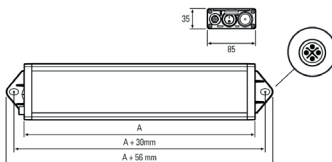

Lampenlebensdauer in Betriebsstunden (L80/B10)

LED Arbeitsplatzleuchte
LED workplace luminaire

UNILED SL AC, 545 mm, 220-240V AC, M12-S,
micro prisms cover

Item number: 110914-42
EAN: 4260556623504

Order number: 110914-42
Model: UNILED SL
Type: LED system luminaire and workplace lighting
Illuminant: SMD LED
Power consumption: ~17 W
Lamp luminous flux: 2060 lm
Lamp luminous efficiency: 127 lm/W
Light distribution: direct
Light colour: daylight white (5200 - 5700K)
Connected load: 220-240V AC \pm 10%, 50-60 Hz
Power supply: inbuilt
Connection (connector): M12 S-type encoded
Degree of protection: IP50
Class of protection: I
Glare-free micro prisms
Beam angle (optics): 100°
Operating temperature: -10... +60 °C
Colour rendering (Ra): > 80
Lamps lifetime: > 50,000 h
Housing material: aluminium
Cover material: micro prisms cover
Height [B] x Width [C]: 35 mm x 85 mm
Length [A]: 545 mm / 575 mm
Weight (net): 900 g
Gross weight: 1350 g
Risk group (DIN EN 62471): group 1
Mounting accessories: optional
Dimmable: via optional accessory
Marking: CE, UKCA
Made in: Germany
Feature: high light diffusion, universally applicable