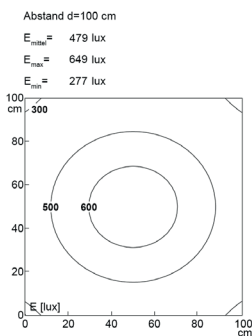

Lampenlebensdauer in Betriebsstunden (L80/B10)

LED Arbeitsplatzleuchte
LED workplace luminaire

UNILED SL AC, 545 mm, 220-240V AC, M12-S,
micro prisms cover

Item number: 110914-42
EAN: 4260556623504

Order number: 110914-42
Model: UNILED SL
Type: LED system luminaire and workplace lighting
Illuminant: SMD LED
Power consumption: ~17 W
Lamp luminous flux: 2060 lm
Lamp luminous efficiency: 127 lm/W
Light distribution: direct
Light colour: daylight white (5200 - 5700K)
Connected load: 220-240V AC \pm 10%, 50-60 Hz
Power supply: inbuilt
Connection (connector): M12 S-type encoded
Degree of protection: IP50
Class of protection: I
Glare-free micro prisms
Beam angle (optics): 100°
Operating temperature: -10... +60 °C
Colour rendering (Ra): > 80
Lamps lifetime: > 50,000 h
Housing material: aluminium
Cover material: micro prisms cover
Height [B] x Width [C]: 35 mm x 85 mm
Length [A]: 545 mm / 575 mm
Weight (net): 900 g
Gross weight: 1350 g
Risk group (DIN EN 62471): group 1
Mounting accessories: optional
Dimmable: via optional accessory
Marking: CE, UKCA
Made in: Germany
Feature: high light diffusion, universally applicable