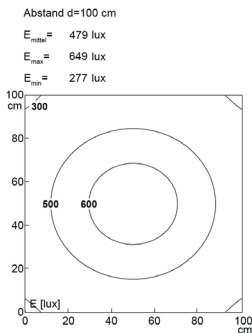

Lampenlebensdauer in Betriebsstunden (L80/B10)

LED Arbeitsplatzleuchte
LED workplace luminaire

UNILED SL AC, 545 mm, 220-240V AC, M12-S,
micro prisms cover

Item number: 110914-42
EAN: 4260556623504

Order number: 110914-42
Model: UNILED SL
Type: LED system luminaire and workplace lighting
Illuminant: SMD LED
Power consumption: ~17 W
Lamp luminous flux: 2060 lm
Lamp luminous efficiency: 127 lm/W
Light distribution: direct
Light colour: daylight white (5200 - 5700K)
Connected load: 220-240V AC \pm 10%, 50-60 Hz
Power supply: inbuilt
Connection (connector): M12 S-type encoded
Degree of protection: IP50
Class of protection: I
Glare-free micro prisms
Beam angle (optics): 100°
Operating temperature: -10... +60 °C
Colour rendering (Ra): > 80
Lamps lifetime: > 50,000 h
Housing material: aluminium
Cover material: micro prisms cover
Height [B] x Width [C]: 35 mm x 85 mm
Length [A]: 545 mm / 575 mm
Weight (net): 900 g
Gross weight: 1350 g
Risk group (DIN EN 62471): group 1
Mounting accessories: optional
Dimmable: via optional accessory
Marking: CE, UKCA
Made in: Germany
Feature: high light diffusion, universally applicable