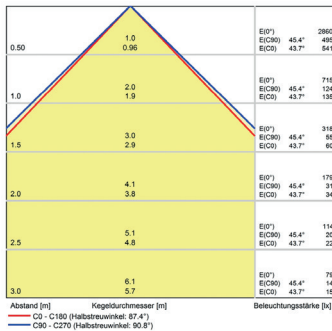

Lampenlebensdauer in Betriebsstunden (L80/B10)

LED Arbeitsplatzleuchte
LED workplace luminaire

UNILED SL AC, 545 mm, 220-240V AC, M12-S,
micro prisms cover

Item number: 110914-42
EAN: 4260556623504

Order number: 110914-42
Model: UNILED SL
Type: LED system luminaire and workplace lighting
Illuminant: SMD LED
Power consumption: ~17 W
Lamp luminous flux: 2060 lm
Lamp luminous efficiency: 127 lm/W
Light distribution: direct
Light colour: daylight white (5200 - 5700K)
Connected load: 220-240V AC \pm 10%, 50-60 Hz
Power supply: inbuilt
Connection (connector): M12 S-type encoded
Degree of protection: IP50
Class of protection: I
Glare-free micro prisms
Beam angle (optics): 100°
Operating temperature: -10... +60 °C
Colour rendering (Ra): > 80
Lamps lifetime: > 50,000 h
Housing material: aluminium
Cover material: micro prisms cover
Height [B] x Width [C]: 35 mm x 85 mm
Length [A]: 545 mm / 575 mm
Weight (net): 900 g
Gross weight: 1350 g
Risk group (DIN EN 62471): group 1
Mounting accessories: optional
Dimmable: via optional accessory
Marking: CE, UKCA
Made in: Germany
Feature: high light diffusion, universally applicable