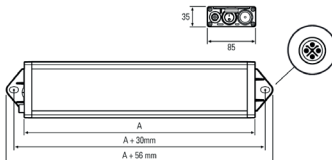

Lampenlebensdauer in Betriebsstunden (L80/B10)

LED Arbeitsplatzleuchte
LED workplace luminaire

UNILED SL AC, 545 mm, 220-240V AC, M12-S,
micro prisms cover

Item number: 110914-42
EAN: 4260556623504

Order number: 110914-42
Model: UNILED SL
Type: LED system luminaire and workplace lighting
Illuminant: SMD LED
Power consumption: ~17 W
Lamp luminous flux: 2060 lm
Lamp luminous efficiency: 127 lm/W
Light distribution: direct
Light colour: daylight white (5200 - 5700K)
Connected load: 220-240V AC \pm 10%, 50-60 Hz
Power supply: inbuilt
Connection (connector): M12 S-type encoded
Degree of protection: IP50
Class of protection: I
Glare-free micro prisms
Beam angle (optics): 100°
Operating temperature: -10... +60 °C
Colour rendering (Ra): > 80
Lamps lifetime: > 50,000 h
Housing material: aluminium
Cover material: micro prisms cover
Height [B] x Width [C]: 35 mm x 85 mm
Length [A]: 545 mm / 575 mm
Weight (net): 900 g
Gross weight: 1350 g
Risk group (DIN EN 62471): group 1
Mounting accessories: optional
Dimmable: via optional accessory
Marking: CE, UKCA
Made in: Germany
Feature: high light diffusion, universally applicable