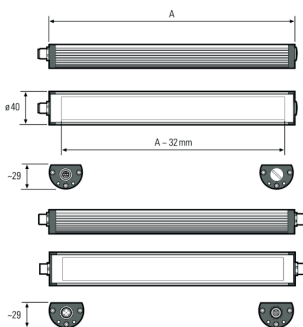

TUBELED_40 Element DC, 540 mm, 24V DC, cascadable

Item number:	119310-12
EAN:	4260556624358
Customs tariff number:	94054099

Order number:	119310-12
Model:	TUBELED_40 Element
Type:	LED surface-mounted luminaire
Illuminant:	SMD LED
Power consumption:	~13 W
Lamp luminous flux:	1890 lm
Lamp luminous efficiency:	145 lm/W
Light distribution:	direct
Light colour:	daylight white (5200 - 5700K)
Connected load:	24V DC \pm 10%
Connection (connector):	M12 A-type encoded
Degree of protection:	IP54
Class of protection:	III
Glare-free	diffuser sheet for scattered light, PMMA
Beam angle (optics):	100°
Operating temperature:	-30... +70 °C
Colour rendering (Ra):	> 85
Lamps lifetime:	> 60,000 h
Housing material:	aluminium, endcaps made of plastics
Cover material:	PMMA, frosted
Height [B] x Width [C]:	29 mm x 40 mm
Length [A]:	540 mm
Weight (net):	690 g
Gross weight:	900 g
Risk group (DIN EN 62471):	free group
Marking:	CE
Mounting accessories:	optional
Dimmable:	via optional accessory
Made in:	Germany
Feature:	cascadable, resistant to high temperatures