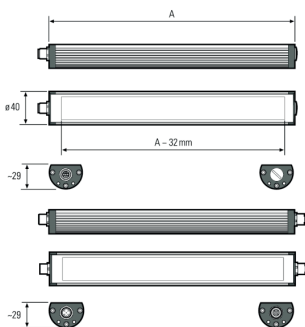

Elektrische Durchgangsverdrahtung (kaskadierbar) bis max. 8 A DC bei ta max. +30 °C (7 A DC bei ta max. +40 °C)
Lampenlebensdauer in Betriebstunden (L80/B10)