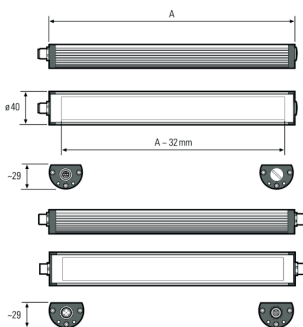

**TUBELED\_40 Element DC, 715 mm, 24V DC, cascadable**

<b>Item number:</b>	119410-12
<b>EAN:</b>	4260556624372
<b>Customs tariff number:</b>	94054099

<b>Order number:</b>	119410-12
<b>Model:</b>	TUBELED_40 Element
<b>Type:</b>	LED surface-mounted luminaire
<b>Illuminant:</b>	SMD LED
<b>Power consumption:</b>	~17 W
<b>Lamp luminous flux:</b>	2520 lm
<b>Lamp luminous efficiency:</b>	145 lm/W
<b>Light distribution:</b>	direct
<b>Light colour:</b>	daylight white (5200 - 5700K)
<b>Connected load:</b>	24V DC $\pm$ 10%
<b>Connection (connector):</b>	M12 A-type encoded
<b>Degree of protection:</b>	IP54
<b>Class of protection:</b>	III
<b>Glare-free</b>	diffuser sheet for scattered light, PMMA
<b>Beam angle (optics):</b>	100°
<b>Operating temperature:</b>	-30... +70 °C
<b>Colour rendering (Ra):</b>	> 85
<b>Lamps lifetime:</b>	> 60,000 h
<b>Housing material:</b>	aluminium, endcaps made of plastics
<b>Cover material:</b>	PMMA, frosted
<b>Height [B] x Width [C]:</b>	29 mm x 40 mm
<b>Length [A]:</b>	715 mm
<b>Weight (net):</b>	890 g
<b>Gross weight:</b>	1150 g
<b>Risk group (DIN EN 62471):</b>	free group
<b>Marking:</b>	CE
<b>Mounting accessories:</b>	optional
<b>Dimmable:</b>	via optional accessory
<b>Made in:</b>	Germany
<b>Feature:</b>	cascadable, resistant to high temperatures