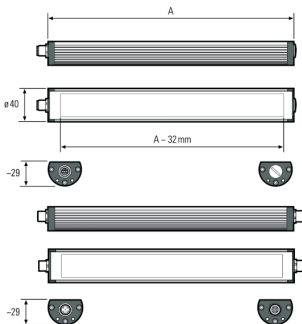

Elektrische Durchgangsverdrahtung (kaskadierbar) bis max. 8 A DC bei ta max. +30 °C (7 A DC bei ta max. +40 °C)
Lampenlebensdauer in Betriebsstunden (L80/B10)