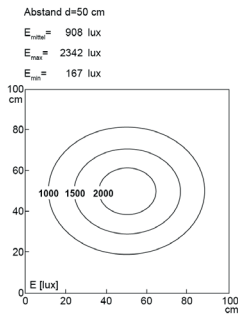

Lamps lifetime in operation hours (L80/B10)