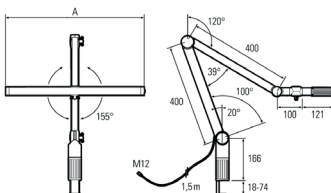

Lampenlebensdauer in Betriebsstunden (L80/B10)

LED Arbeitsplatzleuchte
LED workplace luminaire

UNILED II Gelenkarm (adjustable arm), 5200-5700K, luminaire head width 298 mm

| | |
|-------------------------------|---------------|
| Item number: | 120610-01 |
| EAN: | 4260556620251 |
| Customs tariff number: | 94054099 |

| | |
|-----------------------------------|--------------------------------------|
| Order number: | 120610-01 |
| Model: | UNILED II Gelenkarm (adjustable arm) |
| Type: | LED adjustable arm luminaire |
| Illuminant: | SMD LED |
| Power consumption: | ~14 W |
| Lamp luminous flux: | 1617 lm |
| Lamp luminous efficiency: | ca. 131 lm/W |
| Light distribution: | direct |
| Light colour: | daylight white (5200 - 5700K) |
| Connected load: | 24V DC \pm 10% |
| Power supply: | included external PSU 100-240V AC |
| Connection (connector): | M12 A-type encoded |
| Connected load PSU: | 110-240V AC |
| Connection PSU: | EURO plug to connector M12 |
| Degree of protection: | IP40 |
| Class of protection: | III |
| Glare-free | opal white |
| Beam angle (optics): | 100° |
| Operating temperature: | -10... +60 °C |
| Colour rendering (Ra): | > 85 |
| Lamps lifetime: | > 60,000 h |
| Housing material: | aluminium / plastics |
| Cover material: | Makrolon® |
| Head width [A]: | 298 mm |
| Length adjustable arms: | 2x 400 mm |
| Weight (net): | 1900 g |
| Gross weight: | 3550 g |
| Risk group (DIN EN 62471): | free group |
| Mounting accessories: | included table clamp |
| Dimmable: | via optional accessory |
| Made in: | Germany |
| Feature: | short luminaire head |