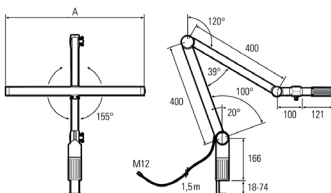

Lampenlebensdauer in Betriebsstunden (L80/B10)

LED Arbeitsplatzleuchte
LED workplace luminaire

UNILED II Gelenkarm (adjustable arm), 5200-5700K, luminaire head width 548 mm

Item number:	120710-01
EAN:	4260556620275
Customs tariff number:	94054099

Order number:	120710-01
Model:	UNILED II
Type:	LED adjustable arm luminaire
Illuminant:	SMD LED
Power consumption:	~27 W
Lamp luminous flux:	3217 lm
Lamp luminous efficiency:	ca. 131 lm/W
Light distribution:	direct
Light colour:	daylight white (5200 - 5700K)
Connected load:	24V DC \pm 10%
Power supply:	included external PSU 100-240V AC
Connection (connector):	M12 A-type encoded
Connected load PSU:	110-240V AC
Connection PSU:	EURO plug to connector M12
Degree of protection:	IP40
Class of protection:	III
Glare-free	opal white
Beam angle (optics):	100°
Operating temperature:	-10... +60 °C
Colour rendering (Ra):	> 85
Lamps lifetime:	> 60,000 h
Housing material:	aluminium / plastics
Cover material:	Makrolon®
Head width [A]:	548 mm
Length adjustable arms:	2x 400 mm
Weight (net):	2250 g
Gross weight:	3950 g
Risk group (DIN EN 62471):	free group
Mounting accessories:	included table clamp
Dimmable:	via optional accessory
Made in:	Germany
Feature:	long luminaire head