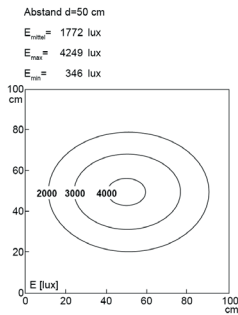

Order number:	120710-01
Model:	UNILED II
Type:	LED adjustable arm luminaire
Illuminant:	SMD LED
Power consumption:	~27 W
Lamp luminous flux:	3217 lm
Lamp luminous efficiency:	ca. 131 lm/W
Light distribution:	direct
Light colour:	daylight white (5200 - 5700K)
Connected load:	24V DC \pm 10%
Power supply:	included external PSU 100-240V AC
Connection (connector):	M12 A-type encoded
Connected load PSU:	110-240V AC
Connection PSU:	EURO plug to connector M12
Degree of protection:	IP40
Class of protection:	III
Glare-free	opal white
Beam angle (optics):	100°
Operating temperature:	-10... +60 °C
Colour rendering (Ra):	> 85
Lamps lifetime:	> 60,000 h
Housing material:	aluminium / plastics
Cover material:	Makrolon®
Head width [A]:	548 mm
Length adjustable arms:	2x 400 mm
Weight (net):	2250 g
Gross weight:	3950 g
Risk group (DIN EN 62471):	free group
Mounting accessories:	included table clamp
Dimmable:	via optional accessory
Made in:	Germany
Feature:	long luminaire head