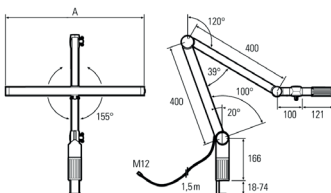

Lampenlebensdauer in Betriebsstunden (L80/B10)