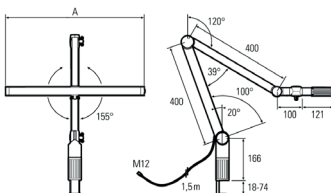

Lampenlebensdauer in Betriebstunden (L80/B10)

LED Arbeitsplatzleuchte
LED workplace luminaire

**UNILED II Gelenkarm (adjustable arm), dimmable,
5200-5700K, luminaire head width 548 mm**

| | |
|-------------------------------|---------------|
| Item number: | 120710-02 |
| EAN: | 4260556620282 |
| Customs tariff number: | 94054099 |

| | |
|-----------------------------------|--------------------------------------|
| Order number: | 120710-02 |
| Model: | UNILED II Gelenkarm (adjustable arm) |
| Type: | LED adjustable arm luminaire |
| Illuminant: | SMD LED |
| Power consumption: | ~27 W |
| Lamp luminous flux: | 3217 lm |
| Lamp luminous efficiency: | ca. 131 lm/W |
| Light distribution: | direct |
| Light colour: | daylight white (5200 - 5700K) |
| Connected load: | 24V DC \pm 10% |
| Power supply: | included external PSU 100-240V AC |
| Connection (connector): | M12 A-type encoded |
| Connected load PSU: | 100-240V AC |
| Connection PSU: | EURO plug to connector M12 |
| Degree of protection: | IP40 |
| Class of protection: | III |
| Glare-free | opal white |
| Beam angle (optics): | 100° |
| Operating temperature: | -10... +60 °C |
| Colour rendering (Ra): | > 85 |
| Lamps lifetime: | > 60,000 h |
| Housing material: | aluminium / plastics |
| Cover material: | Makrolon® |
| Head width [A]: | 548 mm |
| Length adjustable arms: | 2x 400 mm |
| Weight (net): | 2250 g |
| Gross weight: | 3950 g |
| Risk group (DIN EN 62471): | free group |
| Mounting accessories: | included table clamp |
| Dimmable: | internal dimmer with memory function |
| Made in: | Germany |
| Feature: | dimmable, large radius |