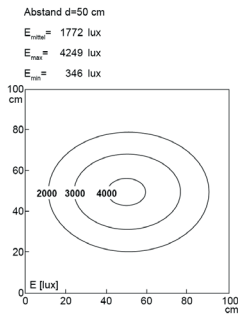

Lamps lifetime in operation hours (L80/B10)