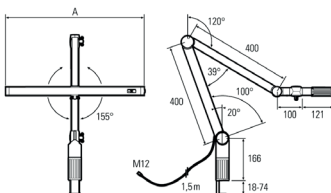

Lampenlebensdauer in Betriebsstunden (L80/B10)