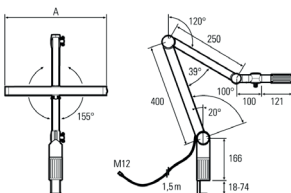

Lampenlebensdauer in Betriebstunden (L80/B10)

LED Arbeitsplatzleuchte
LED workplace luminaire

**UNILED II Gelenkarm (adjustable arm) Watchmaker,
5200-5700K, luminaire head width 380 mm**

Item number:	120910-01
EAN:	4260556624785
Customs tariff number:	94054099

Order number:	120910-01
Model:	UNILED II Gelenkarm (adjustable arm)
Type:	LED adjustable arm luminaire
Illuminant:	SMD LED
Power consumption:	~19 W
Lamp luminous flux:	2139 lm
Lamp luminous efficiency:	131 lm/W
Light distribution:	direct
Light colour:	daylight white (5200 - 5700K)
Connected load:	24V DC \pm 10%
Power supply:	included external PSU 100-240V AC
Connection (connector):	M12 A-type encoded
Connected load PSU:	110-240V AC
Connection PSU:	EURO plug to connector M12
Degree of protection:	IP40
Class of protection:	III
Glare-free	opal white
Beam angle (optics):	100°
Operating temperature:	-10... +60 °C
Colour rendering (Ra):	> 85
Lamps lifetime:	> 60,000 h
Housing material:	aluminium / plastics
Cover material:	Makrolon®
Head width [A]:	380 mm
Length adjustable arms:	1x 400 mm, 1x 250 mm
Weight (net):	ca. 1900 g
Gross weight:	3550 g
Risk group (DIN EN 62471):	free group
Mounting accessories:	included table clamp
Dimmable:	via optional accessory
Made in:	Germany
Feature:	mid-level luminaire head width and shortened forearm