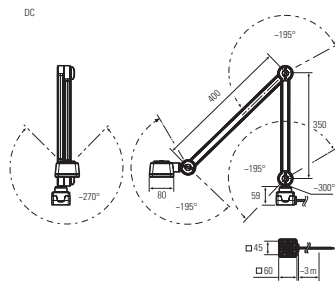

Lampenlebensdauer in Betriebstunden (L80/B10)

LED Arbeitsplatzleuchte
LED workplace luminaire

CENALED SPOT DC, Gelenkarm (adjustable arm)

Item number: 121012-02
EAN: 4260556623726

Order number:	121012-02
Model:	CENALED SPOT
Type:	LED workplace luminaire with adjustable arm
Illuminant:	High Power LED
Power consumption:	~8,5 W
Lamp luminous flux:	1120 lm
Lamp luminous efficiency:	134 lm/W
Light distribution:	direct
Light colour:	neutral white (5000K)
Connected load:	24V DC \pm 10%
Power supply:	-
Connection (connector):	connection cable 3m, flexible, two open cable ends
Degree of protection:	IP67
Class of protection:	III
Beam angle (optics):	30°
Operating temperature:	-10... +50 °C
Colour rendering (Ra):	> 80
Lamps lifetime:	> 60,000 h
Housing material:	aluminium (powder finished)
Cover material:	ESG 3,8 mm, shatterproof
Length adjustable arms [A]:	350 mm / 400 mm
Base height (B):	59 mm
Weight (net):	1350 g
Gross weight:	2550 g
Risk group (DIN EN 62471):	free group
Mounting accessories:	magnet holder plate optional
Dimmable:	yes, via push button at the luminaire head, ON/OFF and dimming
Marking:	CE, UKCA, ETL Listed
Made in:	Germany
Feature:	universal workplace luminaire with high protection degree