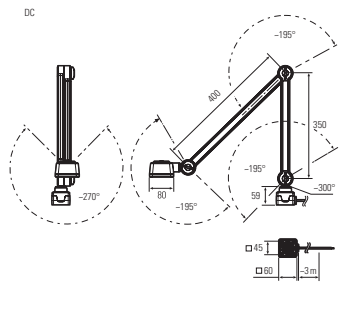

Lampenlebensdauer in Betriebstunden (L80/B10)

LED Arbeitsplatzleuchte
LED workplace luminaire

CENALED SPOT DC, Gelenkarm (adjustable arm)

Item number: 121012-02
EAN: 4260556623726

Order number:	121012-02
Model:	CENALED SPOT
Type:	LED workplace luminaire with adjustable arm
Illuminant:	High Power LED
Power consumption:	~8,5 W
Lamp luminous flux:	1120 lm
Lamp luminous efficiency:	134 lm/W
Light distribution:	direct
Light colour:	neutral white (5000K)
Connected load:	24V DC \pm 10%
Power supply:	-
Connection (connector):	connection cable 3m, flexible, two open cable ends
Degree of protection:	IP67
Class of protection:	III
Beam angle (optics):	30°
Operating temperature:	-10... +50 °C
Colour rendering (Ra):	> 80
Lamps lifetime:	> 60,000 h
Housing material:	aluminium (powder finished)
Cover material:	ESG 3,8 mm, shatterproof
Length adjustable arms [A]:	350 mm / 400 mm
Base height (B):	59 mm
Weight (net):	1350 g
Gross weight:	2550 g
Risk group (DIN EN 62471):	free group
Mounting accessories:	magnet holder plate optional
Dimmable:	yes, via push button at the luminaire head, ON/OFF and dimming
Marking:	CE, UKCA, ETL Listed
Made in:	Germany
Feature:	universal workplace luminaire with high protection degree