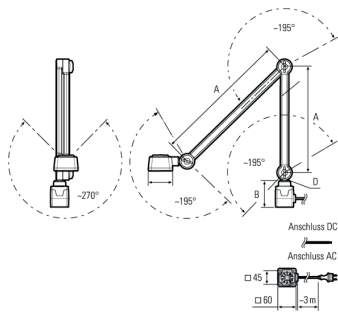

Lampenlebensdauer in Betriebsstunden (L80/B10)