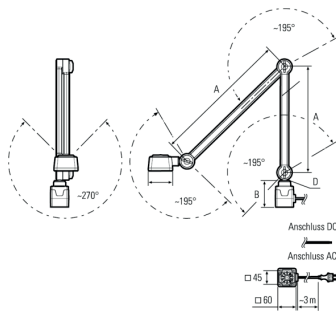

Order number:	121012-02
Model:	CENALED SPOT
Type:	LED workplace luminaire with adjustable arm
Illuminant:	High Power LED
Power consumption:	~9 W
Lamp luminous flux:	1120 lm
Lamp luminous efficiency:	134 lm/W
Light distribution:	direct
Light colour:	neutral white (5000K)
Connected load:	100-305V AC ± 10%, 50-60 Hz
Power supply:	inbuilt
Connection (connector):	connection cable 3 m with SCHUKO plug CEE 7/7
Degree of protection:	IP65
Class of protection:	I
Beam angle (optics):	30°
Operating temperature:	-10... +50 °C
Colour rendering (Ra):	> 80
Lamps lifetime:	> 60,000 h
Housing material:	aluminium (powder finished)
Cover material:	ESG 3,8 mm, shatterproof
Length adjustable arms [A]:	350 mm / 400 mm
Base height (B):	88 mm
Weight (net):	1400 g
Gross weight:	2600 g
Risk group (DIN EN 62471):	free group
Mounting accessories:	magnet holder plate optional
Dimmable:	yes, via push button at the luminaire head, ON/OFF and dimming
Marking:	CE
Made in:	Germany
Feature:	universal workplace luminaire with adjustable arm and high protection degree