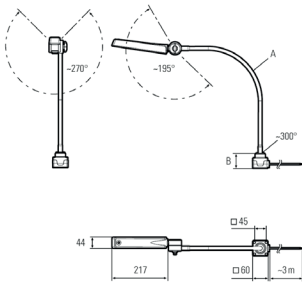

Lampenlebensdauer in Betriebstunden (L80/B10)

LED Arbeitsplatzleuchte
LED workplace light

CENALED FLOOD Flexarm DC

Item number: 121210-01
EAN: 4260556626307

Order number:	121210-01
Model:	CENALED
Type:	LED workplace light
Illuminant:	SMD-LED
Power consumption:	~8,4 W
Lamp luminous flux:	1260lm
Lamp luminous efficiency:	150lm/W
Light distribution:	direct
Light colour:	5700K
Connected load:	24V DC \pm 10%
Power supply:	-
Connection (connector):	connection cable 3m, flexible, two open cable ends
Degree of protection:	IP67
Class of protection:	III
Beam angle (optics):	118° -> half value angle
Operating temperature:	-10... +50 °C
Colour rendering (Ra):	> 85
Lamps lifetime:	> 60,000 h
Housing material:	aluminium (powder finished)
Cover material:	safety glass
Length Flexarm [A]:	500 mm
Base height (B):	59 mm
Mounting:	screw-on base
Weight (net):	~1500 g
Gross weight:	~2100 g
Mounting accessories:	optional
Dimmable:	yes, via push button at the light head, ON/OFF and dimming
Marking:	CE, UKCA, ETL Listed (5003529)
Made in:	Germany