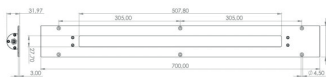

TUBELED_40 II Integrated 152210-01
TUBELED_40 II Integrated RGB-W 152290-01

Lamps lifetime in operation hours (L80/B10)