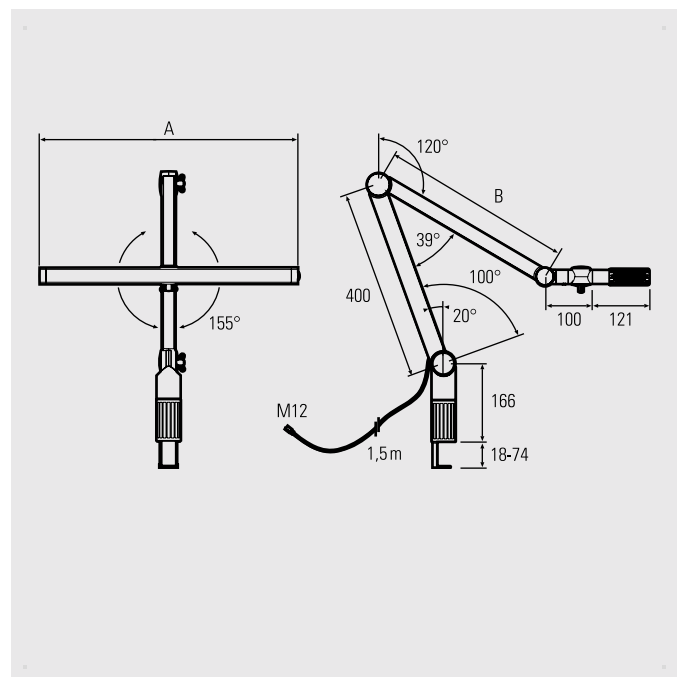

UNILED II

Ergonomic, efficient, wide-ranging

The UNILED II luminaire with an articulated arm is the logical further development of its predecessor. A high-quality aluminium spring arm, 2 different light colours and power levels as well as flicker-free illumination and infinitely variable dimming are the quality features of this luminaire. With up to 3300 lx at a distance of 500 mm, it provides the right light for every workplace and every visual task.

The Technology

- Aluminium spring arm, 3D head joint
- Head and articulated arm can be pivoted and locked in any position
- Aluminium head with rear heat dissipation

Your benefits

- Excellent ergonomic handling
- Homogeneous shadow-free and glare-free illumination
- Variants with infinitely variable dimming and memory function in a luminaire

Areas of application

- For assembly and inspection workstations, manual workplaces in the goldsmith, dental laboratory and watchmaking sectors