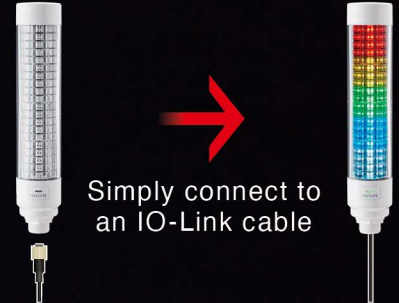

Easy connection greatly reduces man-hours

Effortlessly wire the LB6 with just one IO-Link cable without needing tools. The LB6 automatically reverts back to the factory default settings when a replacement cable is connected.

Simply connect to an IO-Link cable

Various indications are possible with our unique and easy setup tool

※Patent pending