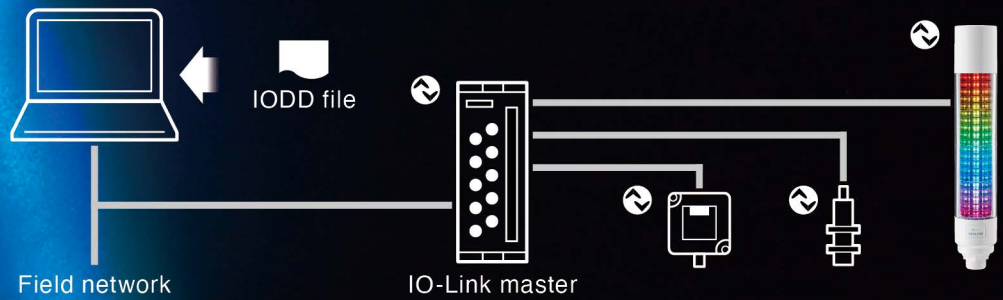

### Level Meter Mode

Visualization of tank level and temperature information

Preset lighting pattern can be activated depending on the tank level. Easily display material replenishment timing and machine status changes.

### Animation Mode

Visualizing Takt Time of manufacturing process

Visualize elapsed time by changing the preset colors from bottom to top or from top to bottom.

## Easy connection greatly reduces man-hours

Effortlessly wire the LB6 with just one IO-Link cable without needing tools. The LB6 automatically reverts back to the factory default settings when a replacement cable is connected.

Simply connect to an IO-Link cable

Various indications are possible with our unique and easy setup tool

※Patent pending